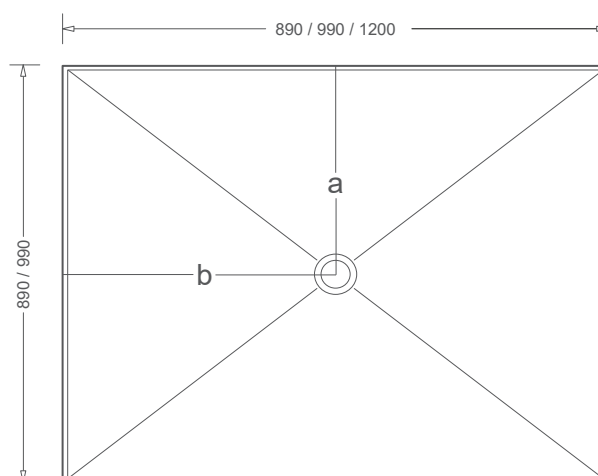

tile tray

rectangular format for
tiled shower base

- Made from tough Bulk Moulding Compound consisting of polymer resins and recycled materials.
- The Tile Tray is self-draining and a WaterMarked puddle flange is included.
- The puddle flange requires a chrome plated waste fitting with a square grate (this is a separate supply item).
- The Tile Tray is structurally sound and can be installed directly onto floor joists.

| | |
|--------------|--|
| MATERIAL | Bulk Moulding Compound |
| CONSTRUCTION | Structural and self-supporting |
| STEP HEIGHT | 60mm including lip |
| TILE LIP | Easy to trim 9mm tile lip Overall height 60mm |
| ALCOVE | N/A |
| WASTE | 80 x 50mm ABS puddle flange included Square chrome plated brass waste designed to suit puddle flange required |

| PRODUCTS | COLOUR | CODE | ACTUAL SIZE | a | b |
|--------------------|--------|----------|--|-----|-----|
| Square Tray | Grey | MSB728PF | 890 x 890 CENTRE OUTLET | 445 | 445 |
| Square Tray | | MSB748PF | 990 x 990 CENTRE OUTLET | 495 | 495 |
| Oblong Tray | | MSB741PF | 1200 x 890 CENTRE OUTLET | 445 | 600 |
| WASTE | | | | | |
| Puddle Flange | White | XPF01 | 80 x 50 ABS Puddle Flange | | |
| Square Floor Grate | Chrome | OUTTCHS | SQUARE GRATE with 50mm thread (for Square Trays) | | |
| | | XPF02 | SQUARE GRATE with ADAPTER (for Rectangular Tray) | | |