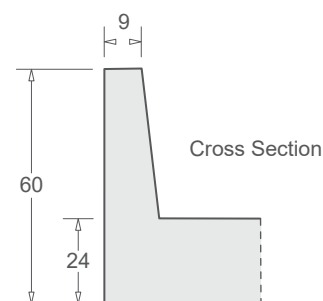

tile tray

rectangular format for
tiled shower base

- Made from tough Bulk Moulding Compound consisting of polymer resins and recycled materials.
- The Tile Tray is self-draining and a WaterMarked puddle flange is included.
- The puddle flange requires a chrome plated waste fitting with a square grate (this is a separate supply item).
- The Tile Tray is structurally sound and can be installed directly onto floor joists.

| | |
|--------------|--|
| MATERIAL | Bulk Moulding Compound |
| CONSTRUCTION | Structural and self-supporting |
| STEP HEIGHT | 60mm including lip |
| TILE LIP | Easy to trim 9mm tile lip Overall height 60mm |
| ALCOVE | N/A |
| WASTE | 80 x 50mm ABS puddle flange included Square chrome plated brass waste designed to suit puddle flange required |

| PRODUCTS | COLOUR | CODE | ACTUAL SIZE | a | b |
|--------------------|--------|----------|--|-----|-----|
| Square Tray | Grey | MSB728PF | 890 x 890 CENTRE OUTLET | 445 | 445 |
| Square Tray | | MSB748PF | 990 x 990 CENTRE OUTLET | 495 | 495 |
| Oblong Tray | | MSB741PF | 1200 x 890 CENTRE OUTLET | 445 | 600 |
| WASTE | | | | | |
| Puddle Flange | White | XPF01 | 80 x 50 ABS Puddle Flange | | |
| Square Floor Grate | Chrome | OUTTCHS | SQUARE GRATE with 50mm thread (for Square Trays) | | |
| | | XPF02 | SQUARE GRATE with ADAPTER (for Rectangular Tray) | | |