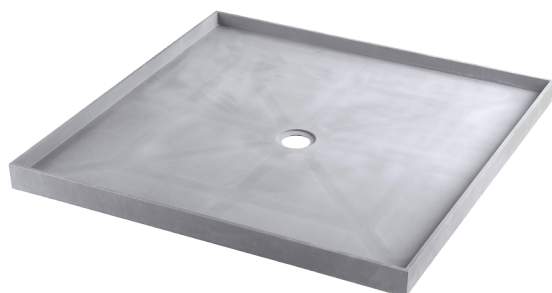

tile tray

rectangular format for
tiled shower base

- Made from tough Bulk Moulding Compound consisting of polymer resins and recycled materials.
- The Tile Tray is self-draining and a WaterMarked puddle flange is included.
- The puddle flange requires a chrome plated waste fitting with a square grate (this is a separate supply item).
- The Tile Tray is structurally sound and can be installed directly onto floor joists.

| | |
|--------------|--|
| MATERIAL | Bulk Moulding Compound |
| CONSTRUCTION | Structural and self-supporting |
| STEP HEIGHT | 60mm including lip |
| TILE LIP | Easy to trim 9mm tile lip Overall height 60mm |
| ALCOVE | N/A |
| WASTE | 80 x 50mm ABS puddle flange included Square chrome plated brass waste designed to suit puddle flange required |

| PRODUCTS | COLOUR | CODE | ACTUAL SIZE | a | b |
|--------------------|--------|----------|--|-----|-----|
| Square Tray | Grey | MSB728PF | 890 x 890 CENTRE OUTLET | 445 | 445 |
| Square Tray | | MSB748PF | 990 x 990 CENTRE OUTLET | 495 | 495 |
| Oblong Tray | | MSB741PF | 1200 x 890 CENTRE OUTLET | 445 | 600 |
| WASTE | | | | | |
| Puddle Flange | White | XPF01 | 80 x 50 ABS Puddle Flange | | |
| Square Floor Grate | Chrome | OUTTCHS | SQUARE GRATE with 50mm thread (for Square Trays) | | |
| | | XPF02 | SQUARE GRATE with ADAPTER (for Rectangular Tray) | | |